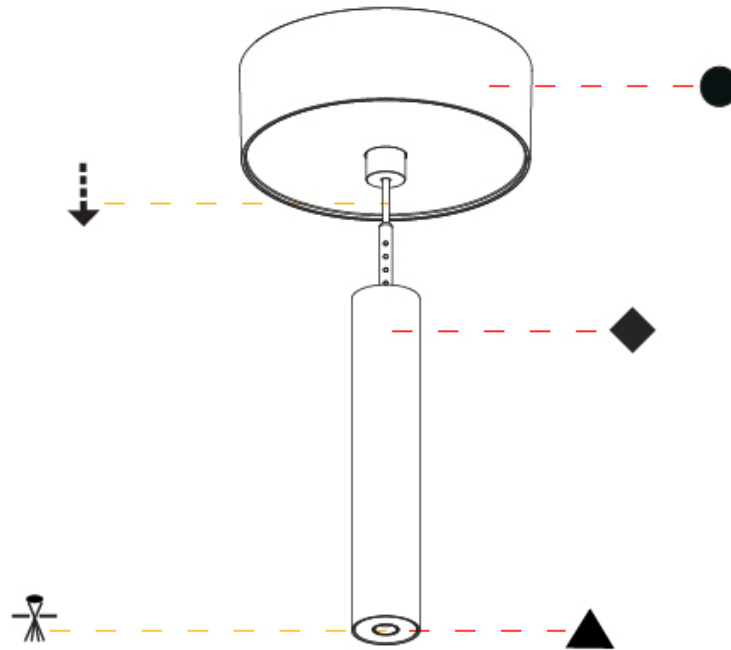

Shape: Cylinder
 Diameter (mm): 28
 Diameter (in): 1 1/8
 Height (mm): 150
 Height (in): 5 7/8
 Max. Overall Height (mm): 2150
 Max. Overall Height (in): 84 3/8
 Light Distribution: Downlight
 Weight (kg): 0.422
 Weight (lbs): 0.93
 Fixture Finish: [SSR / BKV / CWI / CRY / HAB / UFT / ITA / RUA / FTG / MYG / LOD / PUS / FRO / FUP / KIA / POP / BLS / SPG / MEY / GOH / GUM / CHC / COM / ABZ / JAG / OBR / MOS / ROR](#)
 Fixture Material: Aluminum
 Cable Details: [2000mm or 4000mm Black Cable](#)

OPTICAL

Optic°: [24 / 32 / 34 / 55 / 58](#)

RATINGS AND CERTIFICATIONS

Certified By: Certified for North American Standards
 IP rating: IP20

HANGOVER PLUG MONOPOINT SURFACE CANOPY SUSPENSION

A30824-

PROJECT	_____
TYPE	_____
SPECIFIER	_____
QUANTITY	_____
DATE	_____